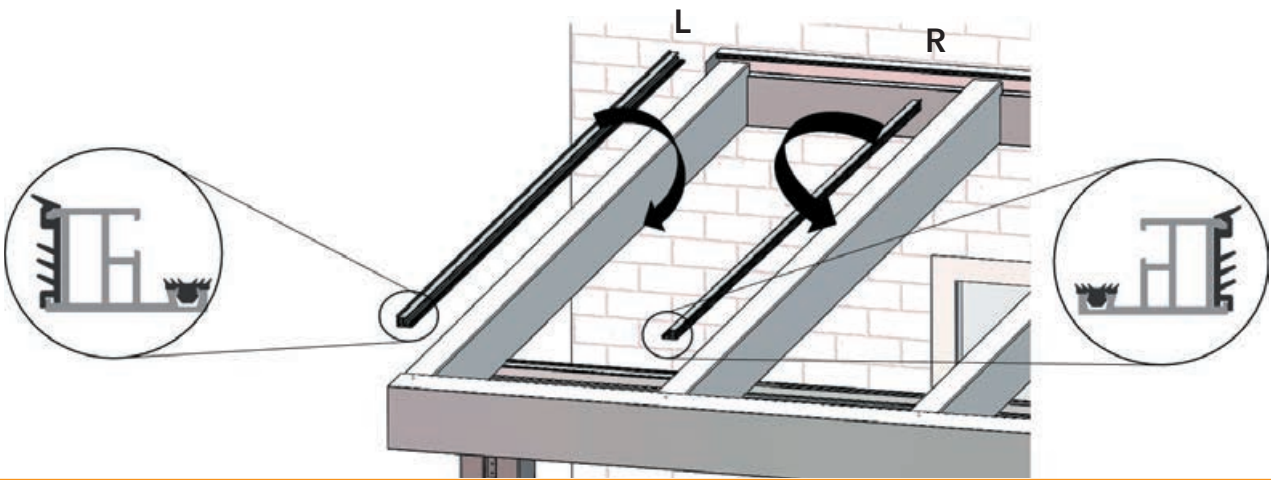

2 x AL1012

47

2 x AL10012

16 x 0385 SA 5,5 x 32

48