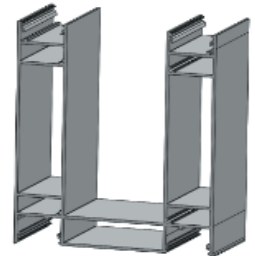

AL10001

AL10002

AL10003