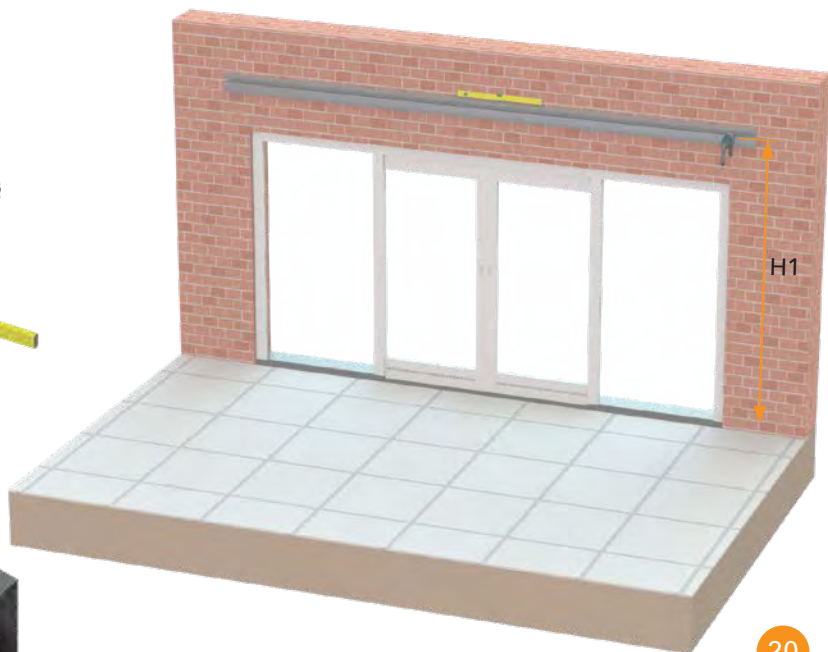

$$H1 \text{ (cm)} = \alpha \text{ (}^\circ\text{)} \times 1,75 \text{ (cm/m)} \times D \text{ (m)} + H \text{ (cm)}$$

ECOLINE 5060 x 3000 mm

$$H1 \text{ (cm)} = 8 \times 1,75 \times 3 + 220$$

$$H1 \text{ (cm)} = 262 \text{ (cm)} = 2620 \text{ (mm)}$$

Ø 8 mm

AL10201