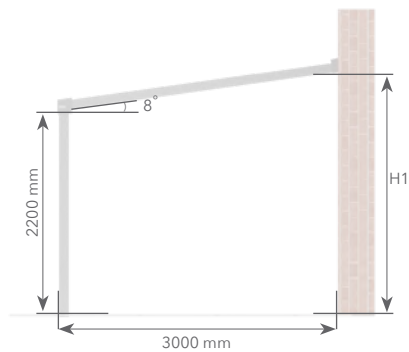

$$H1 \text{ (cm)} = \alpha \text{ (}^\circ\text{)} \times 1,75 \text{ (cm/m)} \times D \text{ (m)} + H \text{ (cm)}$$

ECOLINE 5060 x 3000 mm

$$H1 \text{ (cm)} = 8 \times 1,75 \times 3 + 220$$

$$H1 \text{ (cm)} = 262 \text{ (cm)} = 2620 \text{ (mm)}$$