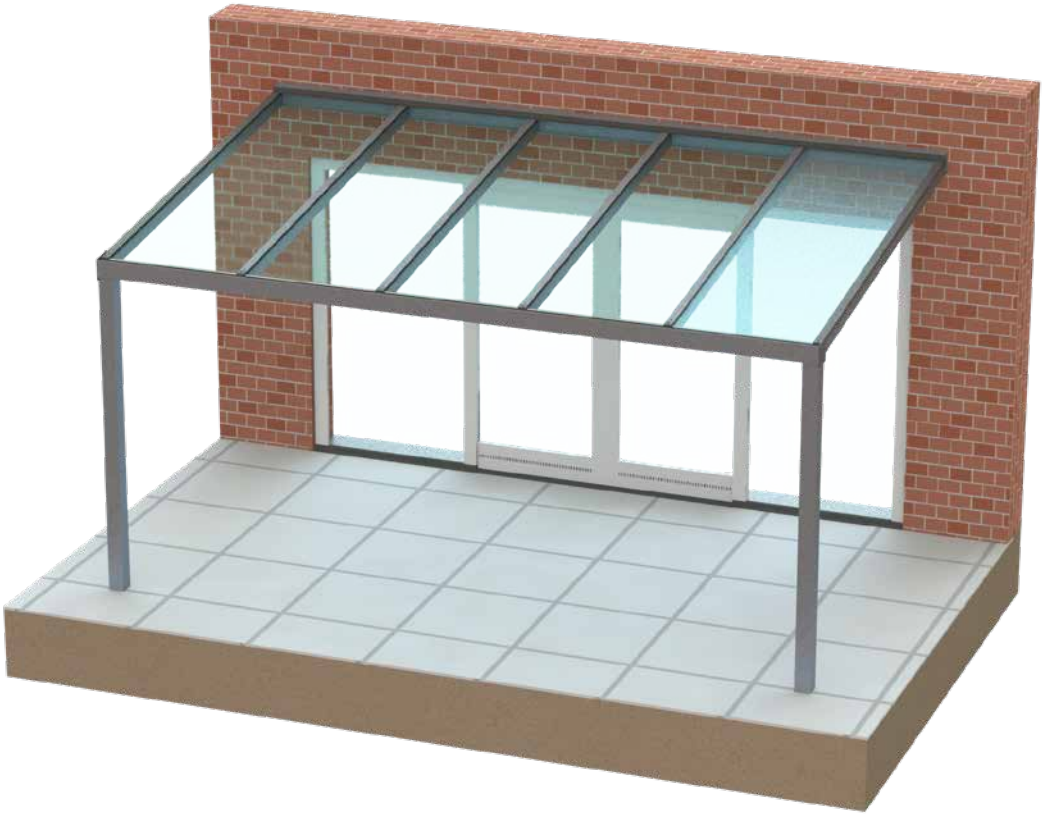

DACH | DE
DAK | NE
ROOF | EN

ECOLINE