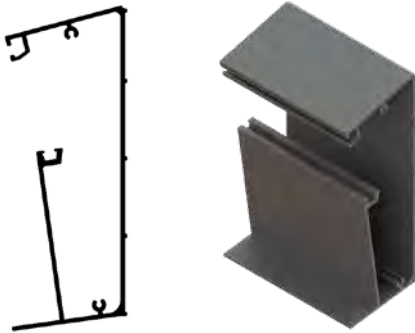

AL10201

EL-02 L + R

AL3507

AL4201

OPTIONAL | OPTIONEEL | OPTIONAL